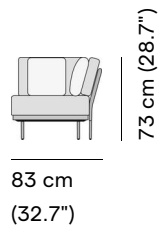

Technical drawing

Maintenance

To maintain and protect your Manutti pieces, we've developed a series of products that will guarantee their extended lifespan and your carefree enjoyment for many years to come.

- [Manutti Care line kit](#)
- [Cushion Boxes](#)
- [Protective Covers](#)