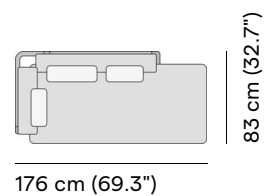

Technical drawing

Maintenance

To maintain and protect your Manutti pieces, we've developed a series of products that will guarantee their extended lifespan and your carefree enjoyment for many years to come.

- [Manutti Care line kit](#)
- [Cushion Boxes](#)
- [Protective Covers](#)