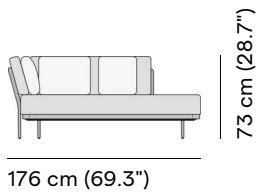

Technical drawing

Maintenance

To maintain and protect your Manutti pieces, we've developed a series of products that will guarantee their extended lifespan and your carefree enjoyment for many years to come.

- [Manutti Care line kit](#)
- [Cushion Boxes](#)
- [Protective Covers](#)